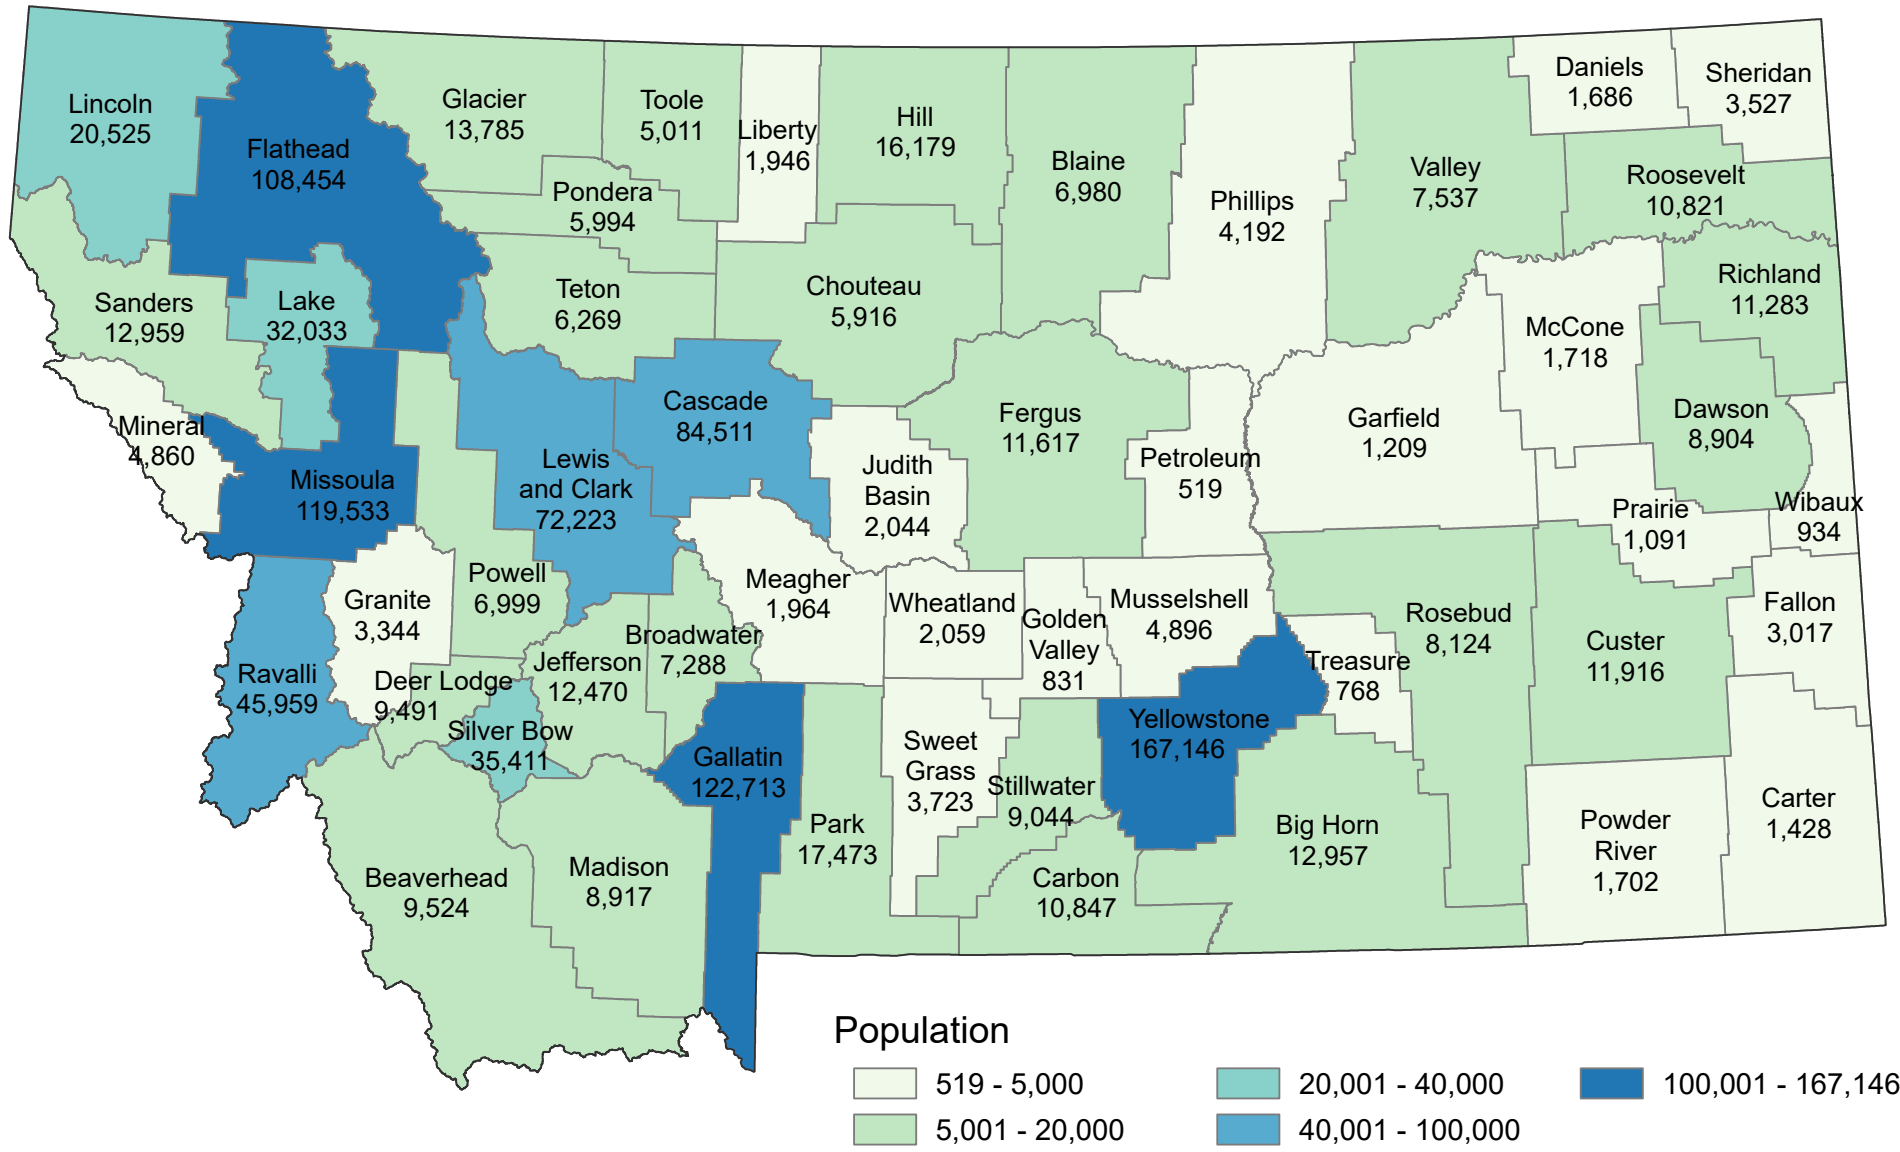

2021 Montana County Population

Population Estimates Program

Data Source: Population Estimates Program, U.S. Census Bureau, Vintage 2021.