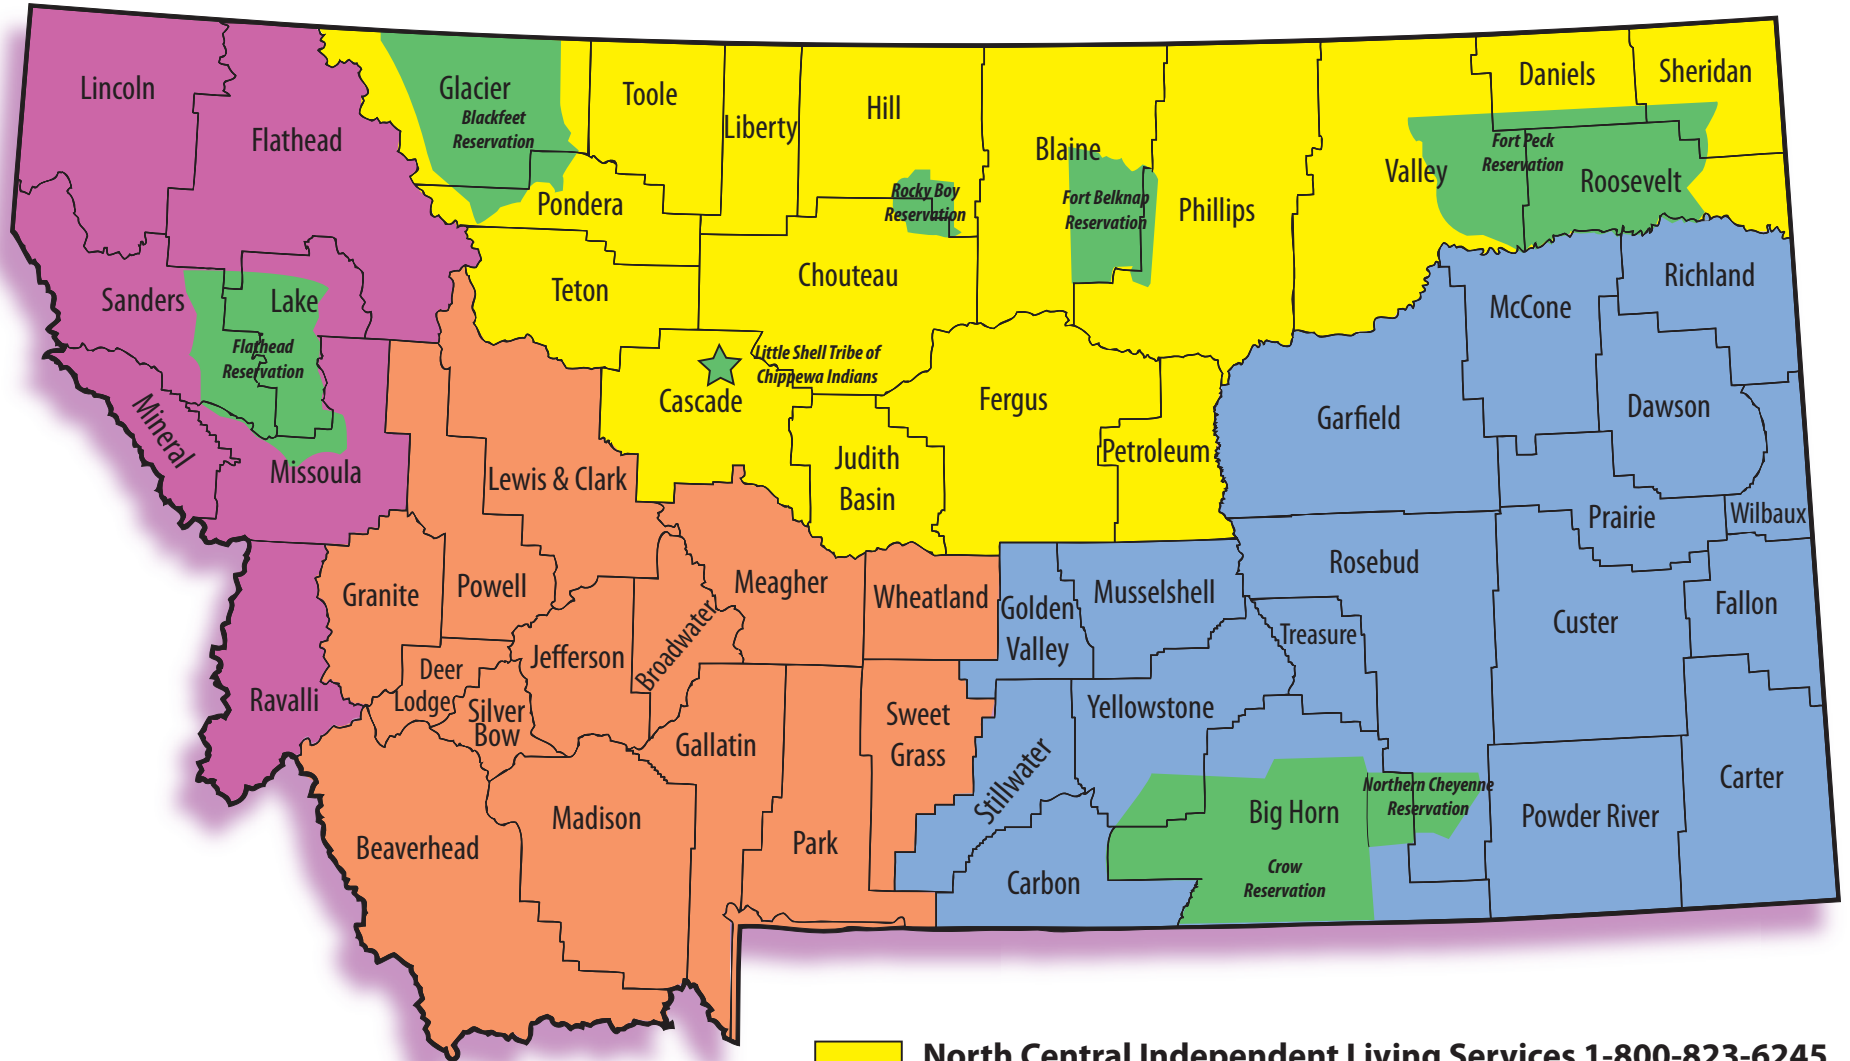

# INDEPENDENT LIVING CENTERS IN MONTANA

 Reservation

 Little Shell Chippewa Tribe

-  North Central Independent Living Services 1-800-823-6245
-  Living Independently for Today & Tomorrow 1-800-669-6319
-  Montana Independent Living Project 1-800-735-6457
-  Summit Independent Living Center 1-800-398-9002